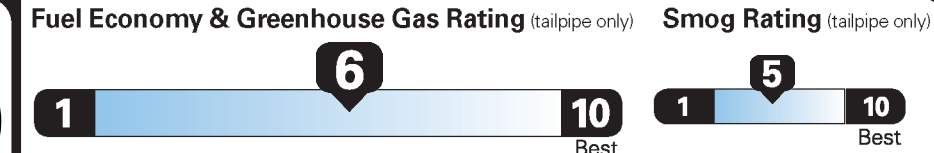

SAFETY/SECURITY

- ADVANCETRAC® WITH RSC®
- AIRBAG-DRIVER/PASS KNEE
- AIRBAGS - DUAL STAGE FRONT
- AIRBAGS - SAFETY CANOPY®
- FRT-PASS SENSING SYSTEM
- INDIV TIRE PRESS MONIT SYS
- LATCH CHILD SAFETY SYSTEM
- SECURILOCK® ANTI-THEFT SYS
- SIDE AIRBAGS
- SOS POST-CRASH ALERT SYS™

WARRANTY

- 3YR/36,000 BUMPER / BUMPER
- 5YR/60,000 POWERTRAIN
- 5YR/60,000 ROADSIDE ASSIST

INCLUDED ON THIS VEHICLE

(MSRP)

OPTIONAL EQUIPMENT/OTHER

- .EQUIPMENT GROUP 200A
- .16" SHADOW SLVR-PNTD ALM WHLS
- P205/60R16 A/S BSW TIRES
- 50 STATE EMISSIONS
- SE CONVENIENCE PACKAGE
- .NAVIGATION W/8" TOUCHSCREEN

NO CHARGE
1,495.00

PRICE INFORMATION

BASE PRICE	$23,450.00
TOTAL OPTIONS/OTHER	1,495.00
TOTAL VEHICLE & OPTIONS/OTHER	24,945.00
DESTINATION & DELIVERY	1,095.00
TOTAL BEFORE DISCOUNTS	26,040.00
SE CONVENIENCE PKG DISC	- 500.00
TOTAL SAVINGS	- 500.00

EPA DOT Fuel Economy and Environment

Gasoline Vehicle

Fuel Economy

28 MPG
combined city/hwy

27 city

29 highway

3.6 gallons per 100 miles

Small SUVs range from 18 to 120 MPG. The best vehicle rates 136 MPGe.

You save $250
in fuel costs over 5 years compared to the average new vehicle.

Annual fuel cost
$1,450

This vehicle emits 318 grams CO₂ per mile. The best emits 0 grams per mile (tailpipe only). Producing and distributing fuel also create emissions; learn more at fueleconomy.gov.

Actual results will vary for many reasons, including driving conditions and how you drive and maintain your vehicle. The average new vehicle gets 27 MPG and costs $7,500 to fuel over 5 years. Cost estimates are based on 15,000 miles per year at $2.70 per gallon. MPGe is miles per gasoline gallon equivalent. Vehicle emissions are a significant cause of climate change and smog.

fueleconomy.gov

Calculate personalized estimates and compare vehicles

GOVERNMENT 5-STAR SAFETY RATINGS

Overall Vehicle Score ★★★★★
Based on the combined ratings of frontal, side and rollover. Should ONLY be compared to other vehicles of similar size and weight.

Frontal Crash ★★★★★
Driver Passenger

Based on the risk of injury in a frontal impact. Should ONLY be compared to other vehicles of similar size and weight.

Side Crash ★★★★★
Front seat Rear seat

Based on the risk of injury in a side impact.

Rollover ★★★★★

Based on the risk of rollover in a single-vehicle crash.

Star ratings range from 1 to 5 stars (★★★★★), with 5 being the highest. Source: National Highway Traffic Safety Administration (NHTSA). www.safercar.gov or 1-888-327-4236

FordPass Connect™

Download the FordPass™ app* and you can:

1. **Access Vehicle Control Features**
2. Remotely start, lock and unlock your vehicle.
   - Locate your vehicle and check approximate fuel range.
   - Receive vehicle health alerts.

1. **Activate 4G LTE Wi-Fi Hotspot**
2. New vehicles include a 3-month or 3GB data (whichever comes first) Wi-Fi trial.
   - Connect up to ten Wi-Fi-equipped devices.

The FordPass Connect™ modem is active and sending vehicle data (e.g., diagnostics) to Ford. See in-vehicle Settings for connectivity options.

Insist on Ford Protect! The only extended service plan fully backed by Ford and honored at every Ford dealership in the U.S., Canada and Mexico. See your Ford dealer or visit www.FordOwner.com.

WARNING: Operating, servicing and maintaining a passenger vehicle, pickup truck, van, or off-road vehicle can expose you to chemicals including engine exhaust, carbon monoxide, phthalates, and lead, which are known to the State of California to cause cancer and birth defects or other reproductive harm. To minimize exposure, avoid breathing exhaust, do not idle the engine except as necessary, service your vehicle in a well-ventilated area and wear gloves or wash your hands frequently when servicing your vehicle. For more information go to www.P65Warnings.ca.gov/passenger-vehicle.

SCAN OR TEXT MALC339967 TO 48028

www.ford.com/help/privacy-terms/